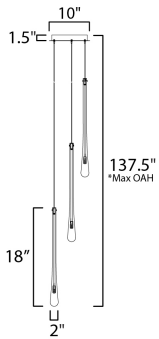

**PRODUCT DESCRIPTION**

The classic teardrop glass shade is elevated in a luxurious collection of pendant configurations using substantially dense glass that are hand blown in elongated forms and curated into various color combinations. Suspended within the long, slender glass is a similarly long and slender socket to illuminate an energy efficient LED G4 lamp at the base of the glass. The slender tube running within the glass also supports the glass with elegantly flat thumb screws in coordinating finishes. Choose from Matte Black metal with Mirror Smoked glass for a moodier ambience, crystal Clear glass that accentuates the thickness of the glass walls paired with transitional Satin Nickel metalwork, or celebrate the design with effervescent Bubble glass and plated Gold metalwork.

**MEASUREMENTS**

DIMENSION : 10" L x 10" W x 18" H  
 MAX OAH : 137.5" OAH  
 CANOPY : 10" W x 1.5" H x 10" L  
 HANGING WEIGHT : 7.48 lb

**LAMPING**

LUMENS : 600 Rated (450 Del.)  
 BULB : 3 x 1.5W LED G4 , 4W Total  
 BULB INCLUDED : (Included)  
 DIMMABLE :  
 CRI : 90 CRI  
 COLOR\_TEMP : 3000K

\*max overall height

**FINISHES OPTION**

-  Black (BK)
-  Gold (GLD)
-  Satin Nickel (SN)

**GLASS**

Champagne Bubble Crystal 118

**MATERIAL**

Glass, Steel

**RATINGS**